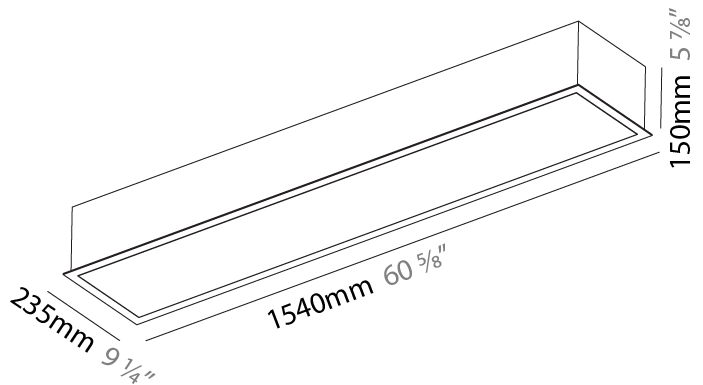

GENERAL

Series: Pi2
Subseries: Pi2 Whiteline
Brand: Prolicht
Division: Architectural
Mounting Type: Recessed
Mounting Location: Ceiling
Subcategory: Ambient

PHYSICAL

Shape: Rectangle
Length (mm): 1540
Length (in): 60 5/8
Width (mm): 235
Width (in): 9 1/4
Depth (mm): 150
Depth (in): 5 7/8
Ceiling Thickness (mm): 10 / 12.5 / 15 / 25
Ceiling Thickness (in): 3/8 or 1/2 or 9/16 or 1
Min. Recessing Depth (mm): 160
Min. Recessing Depth (in): 6 5/16
Light Distribution: Direct
Weight (kg): 9.919
Weight (lbs): 21.82
Diffuser: PMMA - Opal or Micro-Prism
Fixture Finish: SSR / BKV / CWI / CRY / HAB / UFT / ITA / RUA / FTG / MYG / LOD / PUS / FRO / FUP / KIA / POP / BLS / SPG / MEY / GOH / GUM / CHC / COM / ABZ / JAG / OBR / MOS / ROR
Fixture Material: Aluminum
Cut-out Measurements: 1525mm / 60 1/16" x 220mm / 8 11/16"

ELECTRICAL

Lamp Type: LED (Zhaga Standard)
Total Output Wattage (W): 48
Dimming: Tri-Mode (Non-Dimming and Phase Dimming (120Vac only) and 0-10V Dimming)
Driver Included: Yes
Driver Location: Integrated
Driver Type: Constant Current - Universal
Driver Class: Class 2
Input Voltage (V): 120 - 277
Constant Current (MA): 500

LED

Color Temperature (°K): 3000 / 3500 / 4000
Max. Delivered Lumen (lm): 3570 / 3842 / 3920
CRI: >80 CRI
Efficiency (%): 0.549
Lamp Life (hrs): 50000

OPTICAL

RATINGS AND CERTIFICATIONS

Certified By: Certified for North American Standards
IP rating: IP20

160mm
6 3/16"

1525mm x 220mm
60 1/16" x 8 11/16"

10 - 25mm
3/8" - 1"