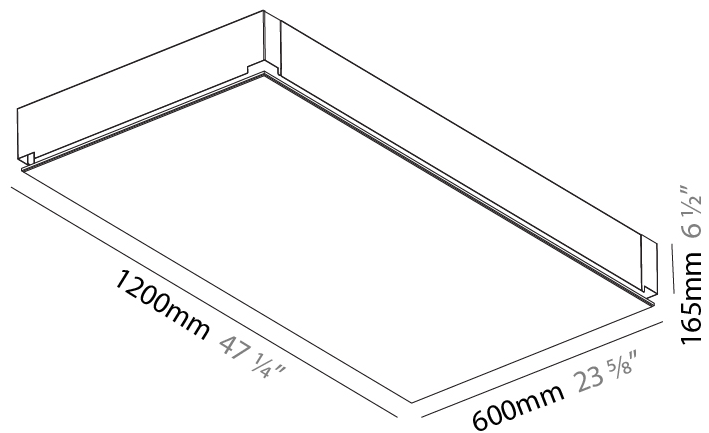

GENERAL

Series: Pi2
Subseries: Pi2 Whiteline
Brand: Prolicht
Division: Architectural
Mounting Type: Trimless
Mounting Location: Ceiling
Subcategory: Ambient

PHYSICAL

Shape: Rectangle
Length (mm): 1200
Length (in): 47 1/4
Width (mm): 600
Width (in): 23 5/8
Depth (mm): 165
Depth (in): 6 1/2
Ceiling Thickness (mm): 10 / 12.5 / 15 / 25 / 30
Ceiling Thickness (in): 3/8 or 1/2 or 9/16 or 1 or 1 3/16
Min. Recessing Depth (mm): 180
Min. Recessing Depth (in): 7 1/16
Light Distribution: Direct
Weight (kg): 22.217
Weight (lbs): 48.88
Diffuser: PMMA - Opal
Fixture Material: Extruded Aluminum / Steel
Cut-out Measurements: 1235mm / 48 5/8" x 635mm / 25"
Upon Request: Unique Sizes Unique Ceiling Thickness Unique Mounting Depth Spot Inserts

ELECTRICAL

Lamp Type: LED (Zhaga Standard)
Input Wattage (W): 110
Total Output Wattage (W): 92
Dimming: Tri-Mode (Non-Dimming and Phase Dimming (120Vac only) and 0-10V Dimming)
Driver Included: Yes
Driver Location: Integrated
Driver Type: Constant Current - Universal
Driver Class: Class 2
Input Voltage (V): 120 - 277
Constant Current (MA): 350

LED

Color Temperature (*K): 3000 / 3500 / 4000
Max. Delivered Lumen (lm): 8690 / 8830 / 9010
CRI: >80 CRI
Efficiency (%): 0.651
Lamp Life (hrs): 50000
Upon Request: RGB Tunable White Special Color Temperature CRI90

OPTICAL

RATINGS AND CERTIFICATIONS

Certified By: Certified for North American Standards
IP rating: IP20