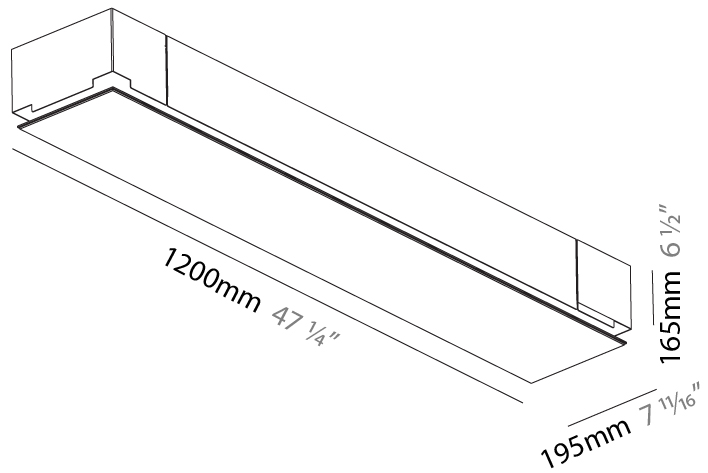

GENERAL

Series: Pi2
Subseries: Pi2 Whiteline
Brand: Prolicht
Division: Architectural
Mounting Type: Trimless
Mounting Location: Ceiling
Subcategory: Ambient

PHYSICAL

Shape: Rectangle
Length (mm): 1200
Length (in): 47 1/4
Width (mm): 195
Width (in): 7 11/16
Depth (mm): 165
Depth (in): 6 1/2
Ceiling Thickness (mm): 10 / 12.5 / 15 / 25 / 30
Ceiling Thickness (in): 3/8 or 1/2 or 9/16 or 1 or 1 3/16
Min. Recessing Depth (mm): 180
Min. Recessing Depth (in): 7 1/16
Light Distribution: Direct
Weight (kg): 7.9
Weight (lbs): 17.38
Diffuser: PMMA - Opal
Fixture Material: Extruded Aluminum / Steel
Cut-out Measurements: 1235mm / 48 5/8" x 230mm / 9 1/16"
Upon Request: Unique Sizes Unique Ceiling Thickness Unique Mounting Depth Spot Inserts

ELECTRICAL

Lamp Type: LED (Zhaga Standard)
Total Output Wattage (W): 38.3
Dimming: [Tri-Mode (Non-Dimming and Phase Dimming (120Vac only) and 0-10V Dimming)](#)
Driver Included: Yes
Driver Location: Integrated
Driver Type: Constant Current - Universal
Driver Class: Class 2
Input Voltage (V): 120 - 277
Constant Current (MA): 500

LED

Color Temperature (°K): [3000 / 3500 / 4000](#)
Max. Delivered Lumen (lm): 3120 / 3352 / 3420
CRI: >80 CRI
Efficiency (%): 0.606
Lamp Life (hrs): 50000
Upon Request: RGB-W Tunable White Special Color Temperature CRI90

OPTICAL

RATINGS AND CERTIFICATIONS

Certified By: Certified for North American Standards
IP rating: IP20