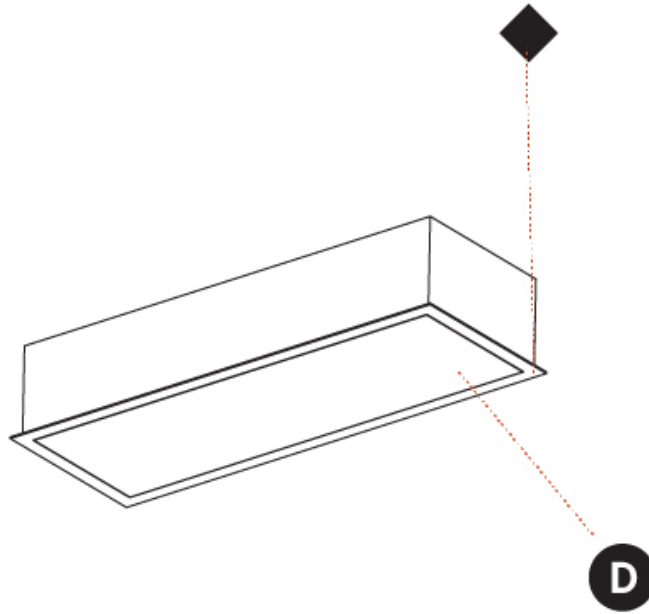

PI2 WHITELINE RECESSED

A37555-

PROJECT

TYPE

SPECIFIER

QUANTITY

DATE

A