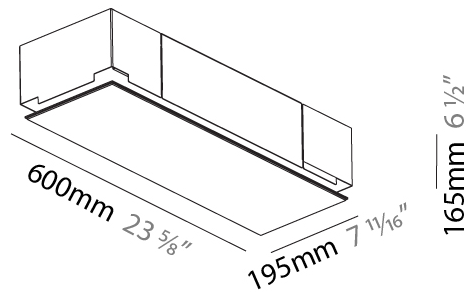

GENERAL

Series: Pi2
Subseries: Pi2 Whiteline
Brand: Prolicht
Division: Architectural
Mounting Type: Trimless
Mounting Location: Ceiling
Subcategory: Ambient

PHYSICAL

Shape: Rectangle
Length (mm): 600
Length (in): 23 5/8
Width (mm): 195
Width (in): 7 11/16
Depth (mm): 165
Depth (in): 6 1/2
Ceiling Thickness (mm): 10 / 12.5 / 15 / 25 / 30
Ceiling Thickness (in): 3/8 or 1/2 or 9/16 or 1 or 1 3/16
Min. Recessing Depth (mm): 180
Min. Recessing Depth (in): 7 1/16
Light Distribution: Direct
Weight (kg): 4.2
Weight (lbs): 9.24
Diffuser: PMMA - Opal
Fixture Material: Extruded Aluminum / Steel
Cut-out Measurements: 635mm / 25" x 230mm / 9 1/16"
Upon Request: Unique Sizes Unique Ceiling Thickness Unique Mounting Depth Spot Inserts

ELECTRICAL

Lamp Type: LED (Zhaga Standard)
Total Output Wattage (W): 19.1
Dimming: Tri-Mode (Non-Dimming and Phase Dimming (120Vac only) and 0-10V Dimming)
Driver Included: Yes
Driver Location: Integrated
Driver Type: Constant Current - Universal
Driver Class: Class 2
Input Voltage (V): 120 - 277
Constant Current (MA): 500

LED

Color Temperature (°K): 3000 / 3500 / 4000
Max. Delivered Lumen (lm): 1430 / 1538 / 1570
CRI: >80 CRI
Efficiency (%): 58.2
Lamp Life (hrs): 50000
Upon Request: RGB-W Tunable White Special Color Temperature CRI90

OPTICAL

RATINGS AND CERTIFICATIONS

Certified By: Certified for North American Standards
IP rating: IP20